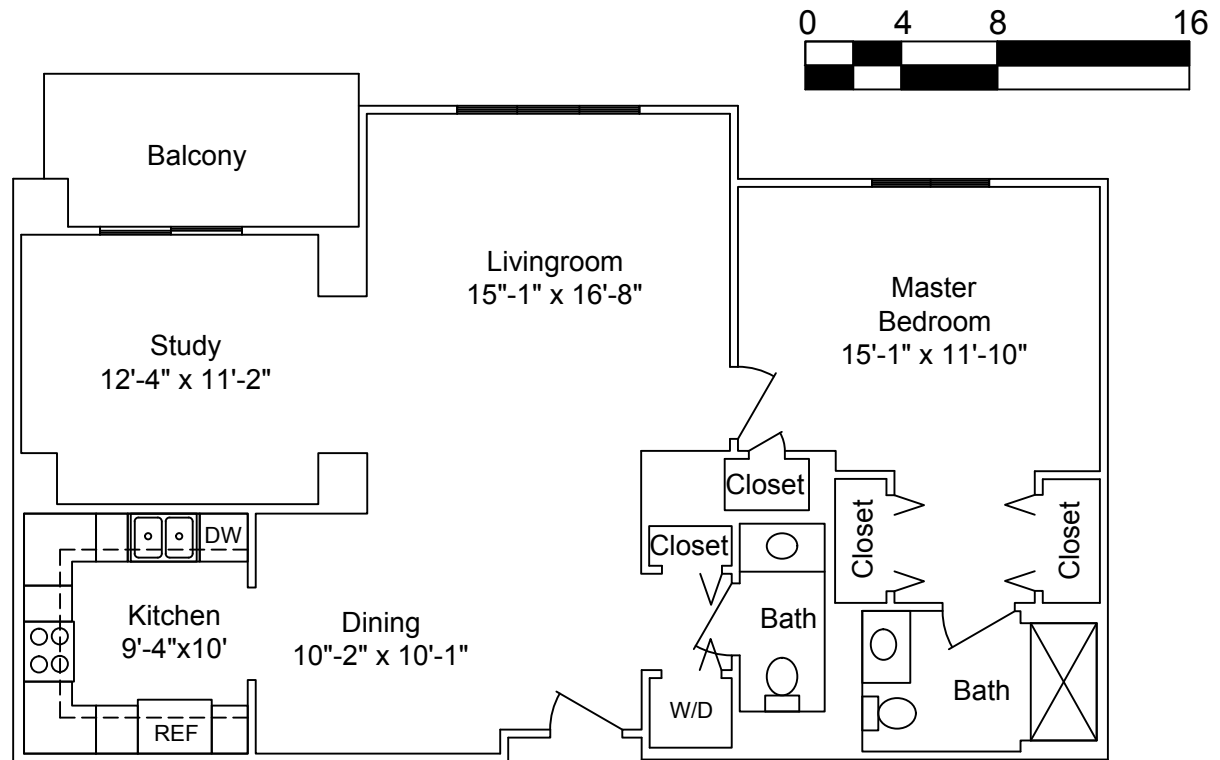

Floor Plan:

The Redbud

Sq Ft = 1744

Scale - 1/8" = 1'

LAKEVIEW VILLAGE

Floor Plan:

The Mulberry

Sq Ft = 1605

Scale - 1/8" = 1'

LAKEVIEW VILLAGE

Floor Plan:

The Hickory

Sq Ft = 1,245

Scale - 1/8" = 1'

Floor Plan:

The Dogwood

Sq Ft = 1,186

Scale - 1/8" = 1'

LAKEVIEW VILLAGE

Floor Plan:

The Cypress

Sq Ft = 1163

Scale - 1/8" = 1'

LAKEVIEW VILLAGE