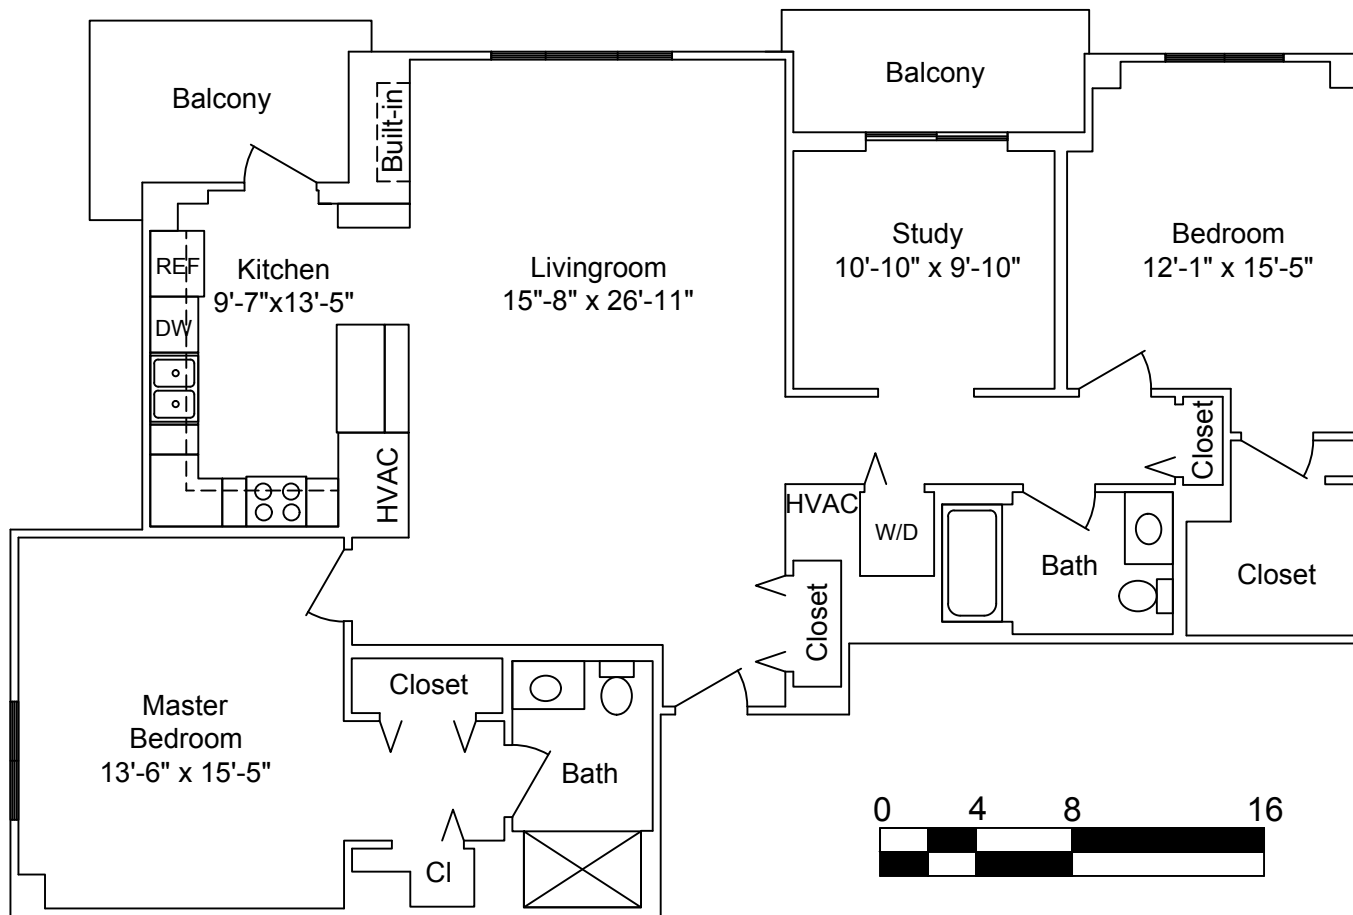

Floor Plan:

The Redbud

Sq Ft = 1744

Scale - 1/8" = 1'

LAKEVIEW VILLAGE

Floor Plan:

The Mulberry

Sq Ft = 1605

Scale - 1/8" = 1'

LAKEVIEW VILLAGE

Floor Plan:

The Hickory

Sq Ft = 1,245

Scale - 1/8" = 1'

Floor Plan:

The Dogwood

Sq Ft = 1,186

Scale - 1/8" = 1'

LAKEVIEW VILLAGE

Floor Plan:

The Cypress

Sq Ft = 1163

Scale - 1/8" = 1'

LAKEVIEW VILLAGE